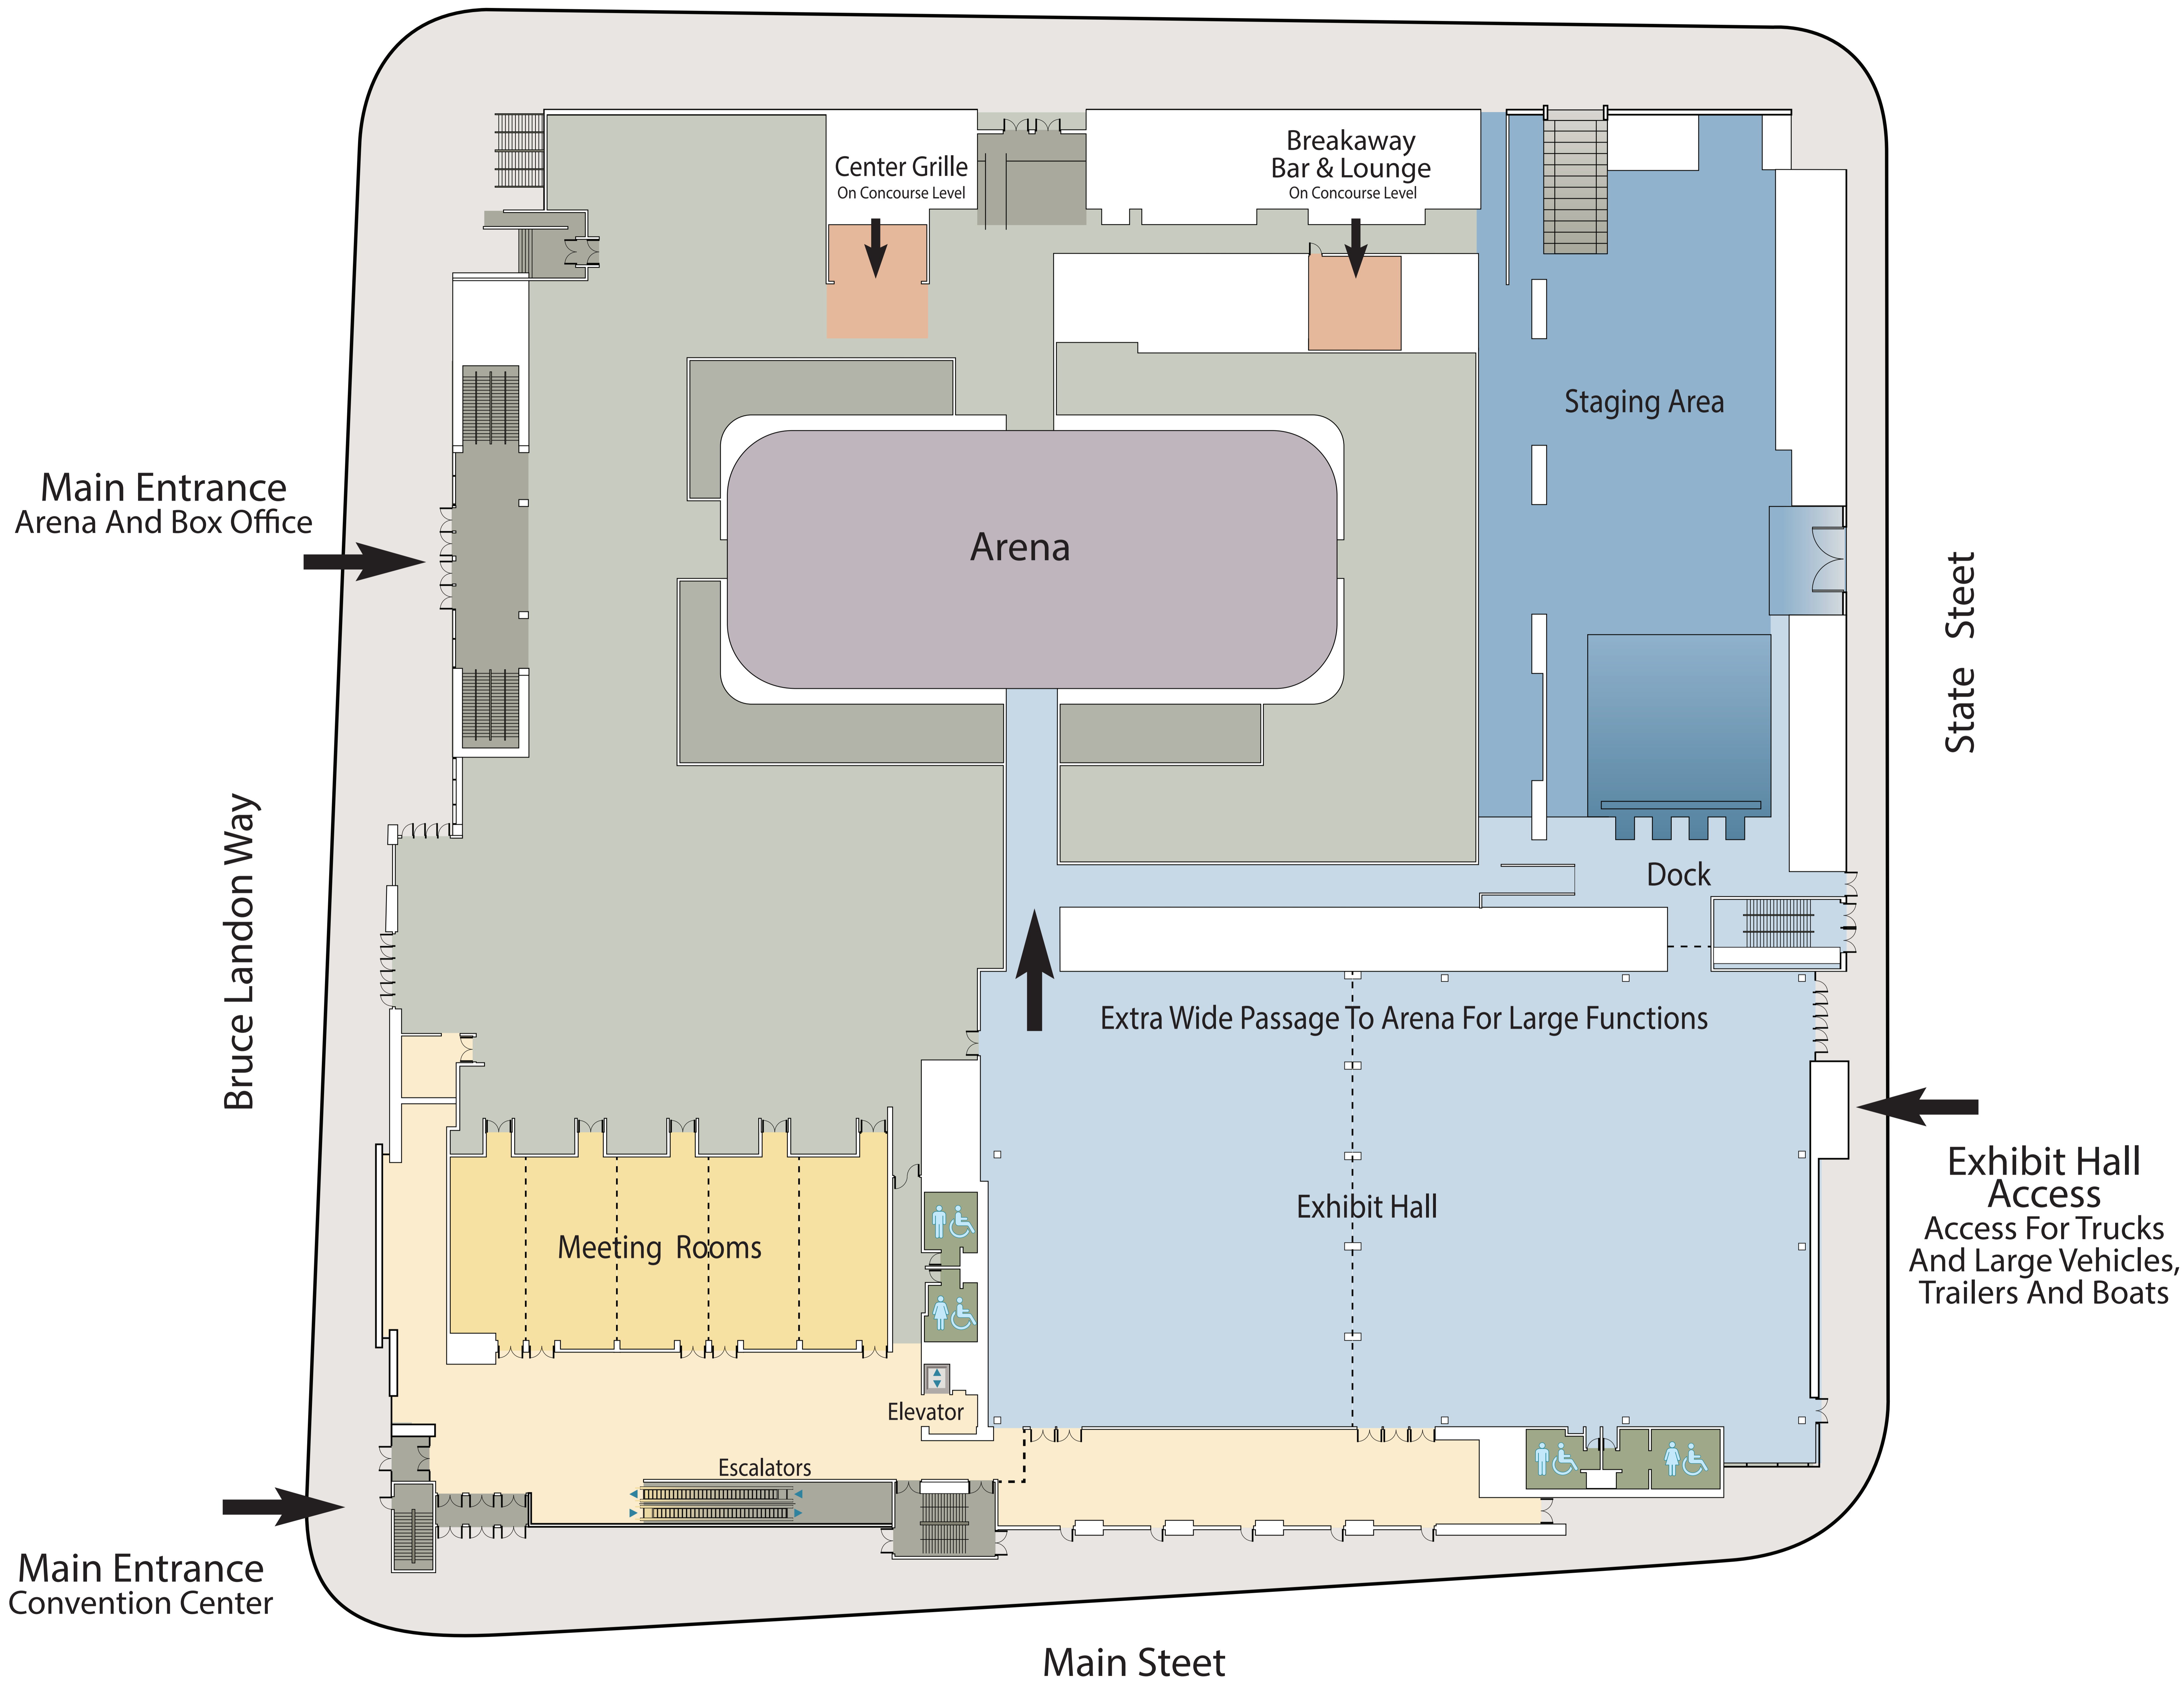

Dwight Street

Main Entrance
Arena And Box Office

Bruce Landon Way

Main Entrance
Convention Center

Main Street

State Street

Exhibit Hall
Access
Access For Trucks
And Large Vehicles,
Trailers And Boats

Center Grille
On Concourse Level

Breakaway
Bar & Lounge
On Concourse Level

Arena

Staging Area

Dock

Extra Wide Passage To Arena For Large Functions

Exhibit Hall

Meeting Rooms

Elevator